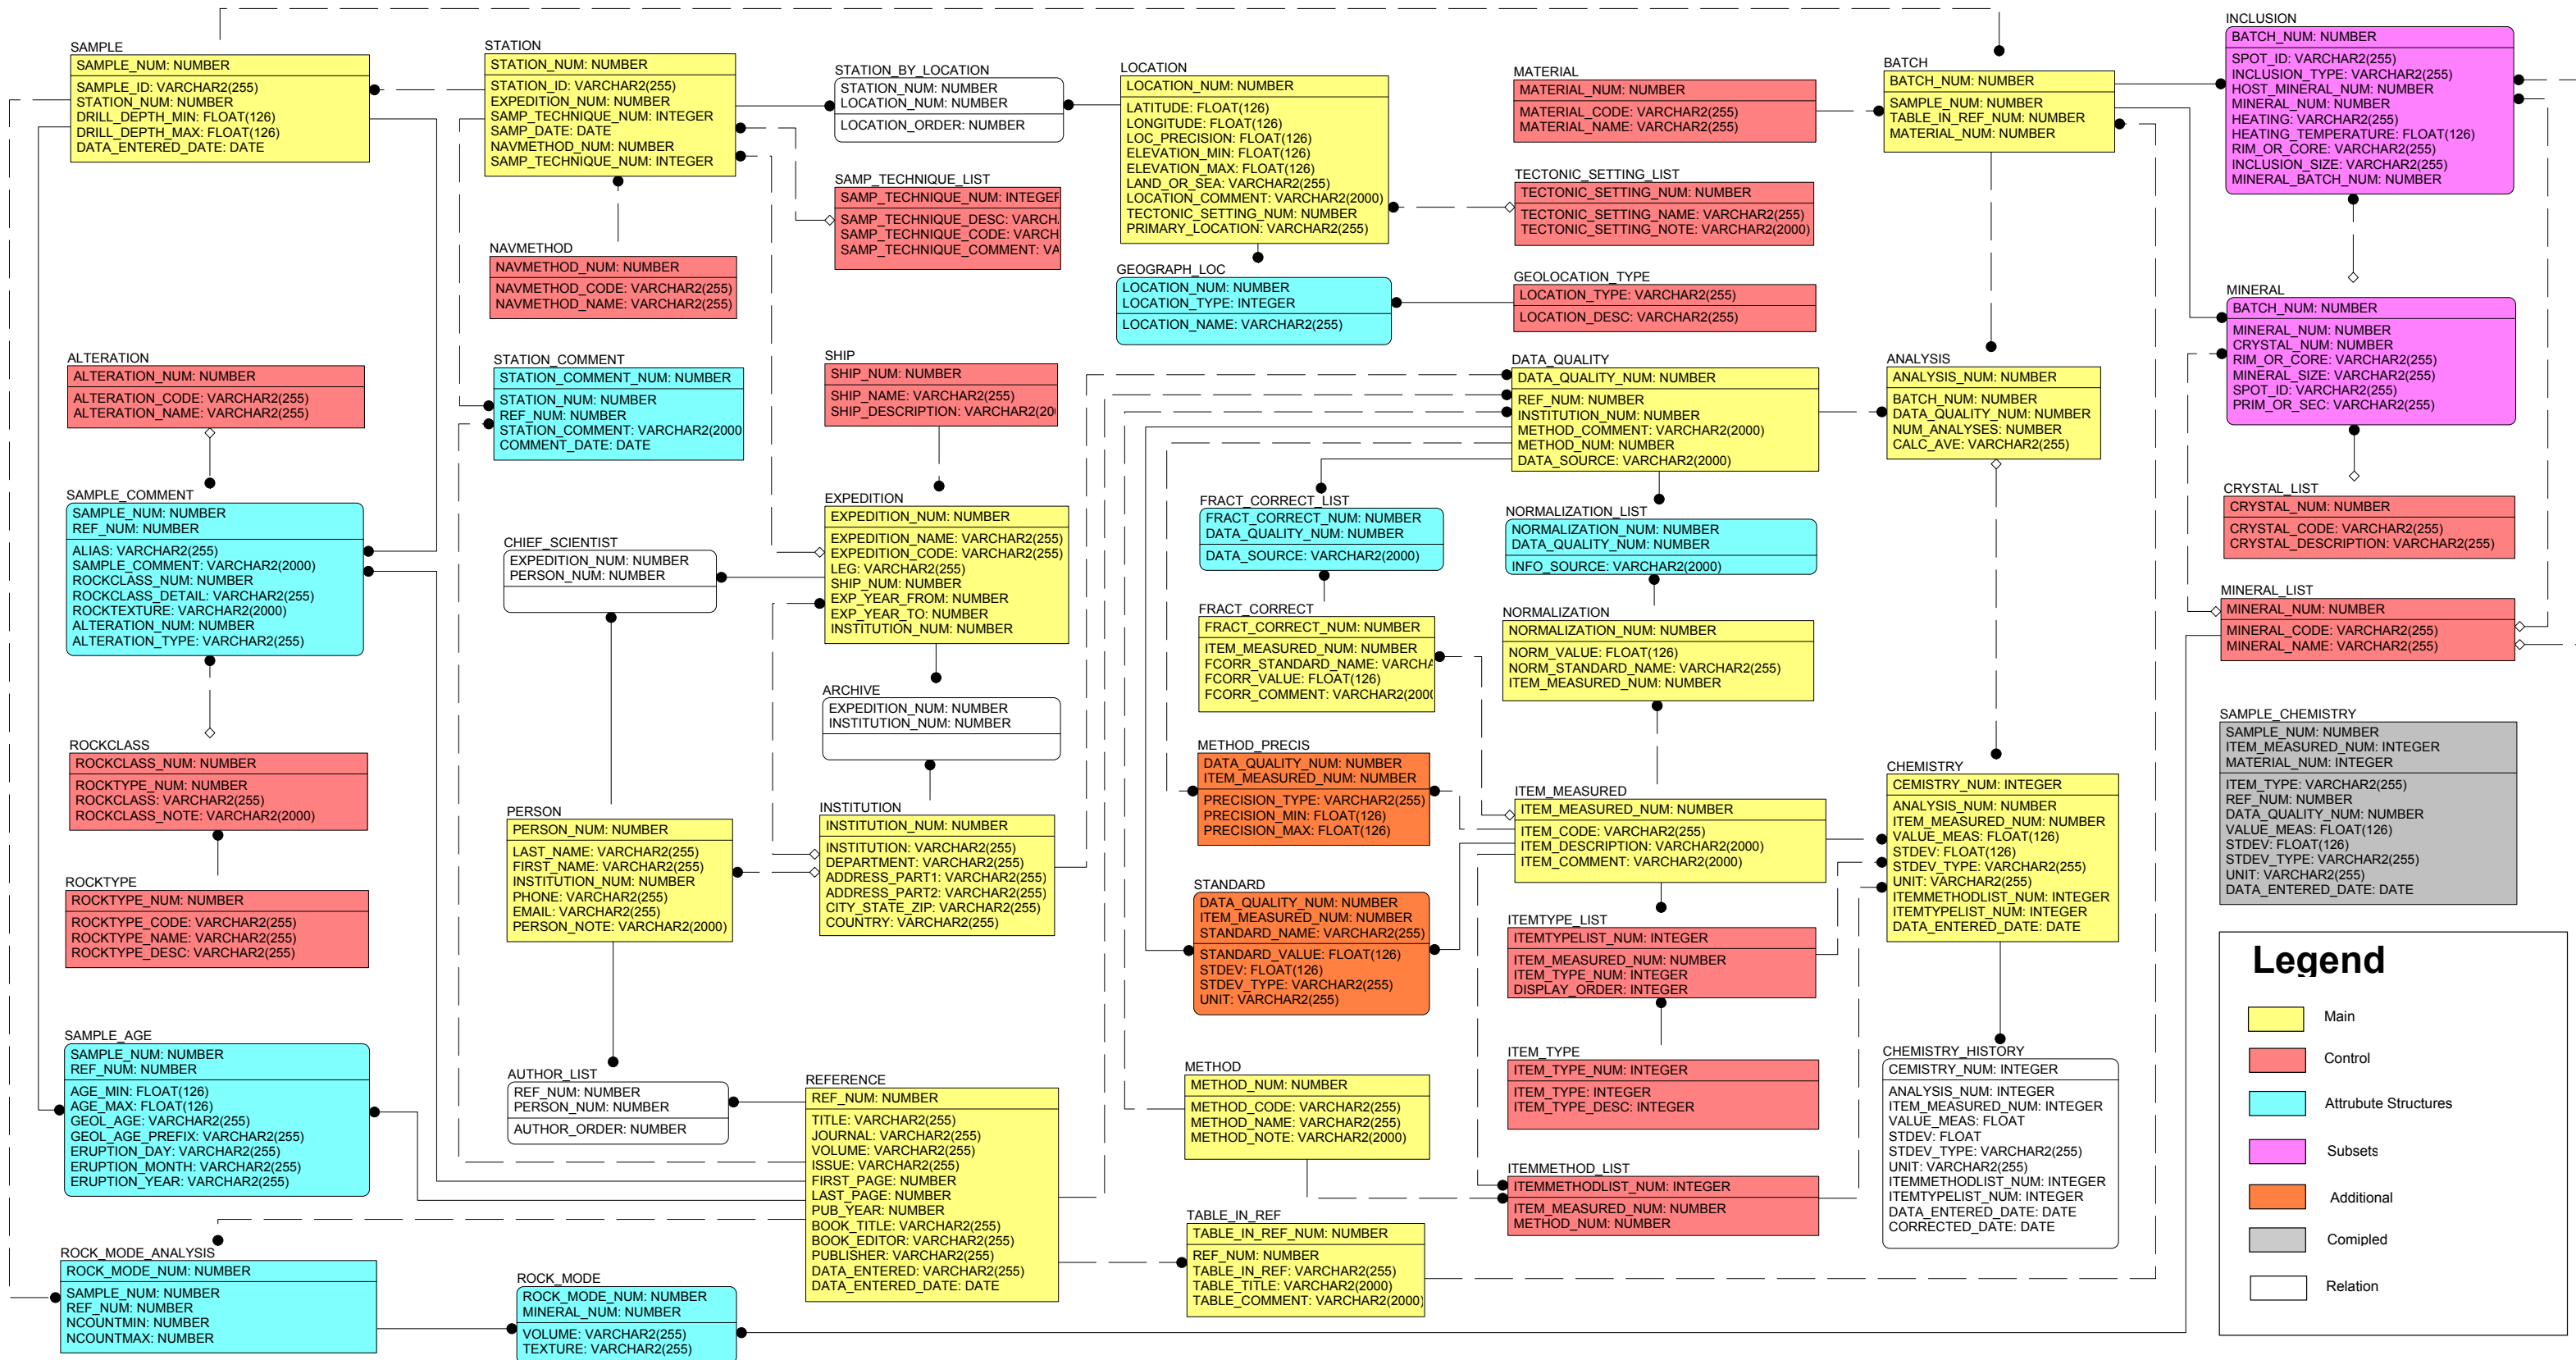

# PetDB Model v1.4.2 Mar 15, 2004

### Legend

- Main (Yellow box)
- Control (Red box)
- Attribute Structures (Cyan box)
- Subsets (Pink box)
- Additional (Orange box)
- Compiled (Grey box)
- Relation (White box)